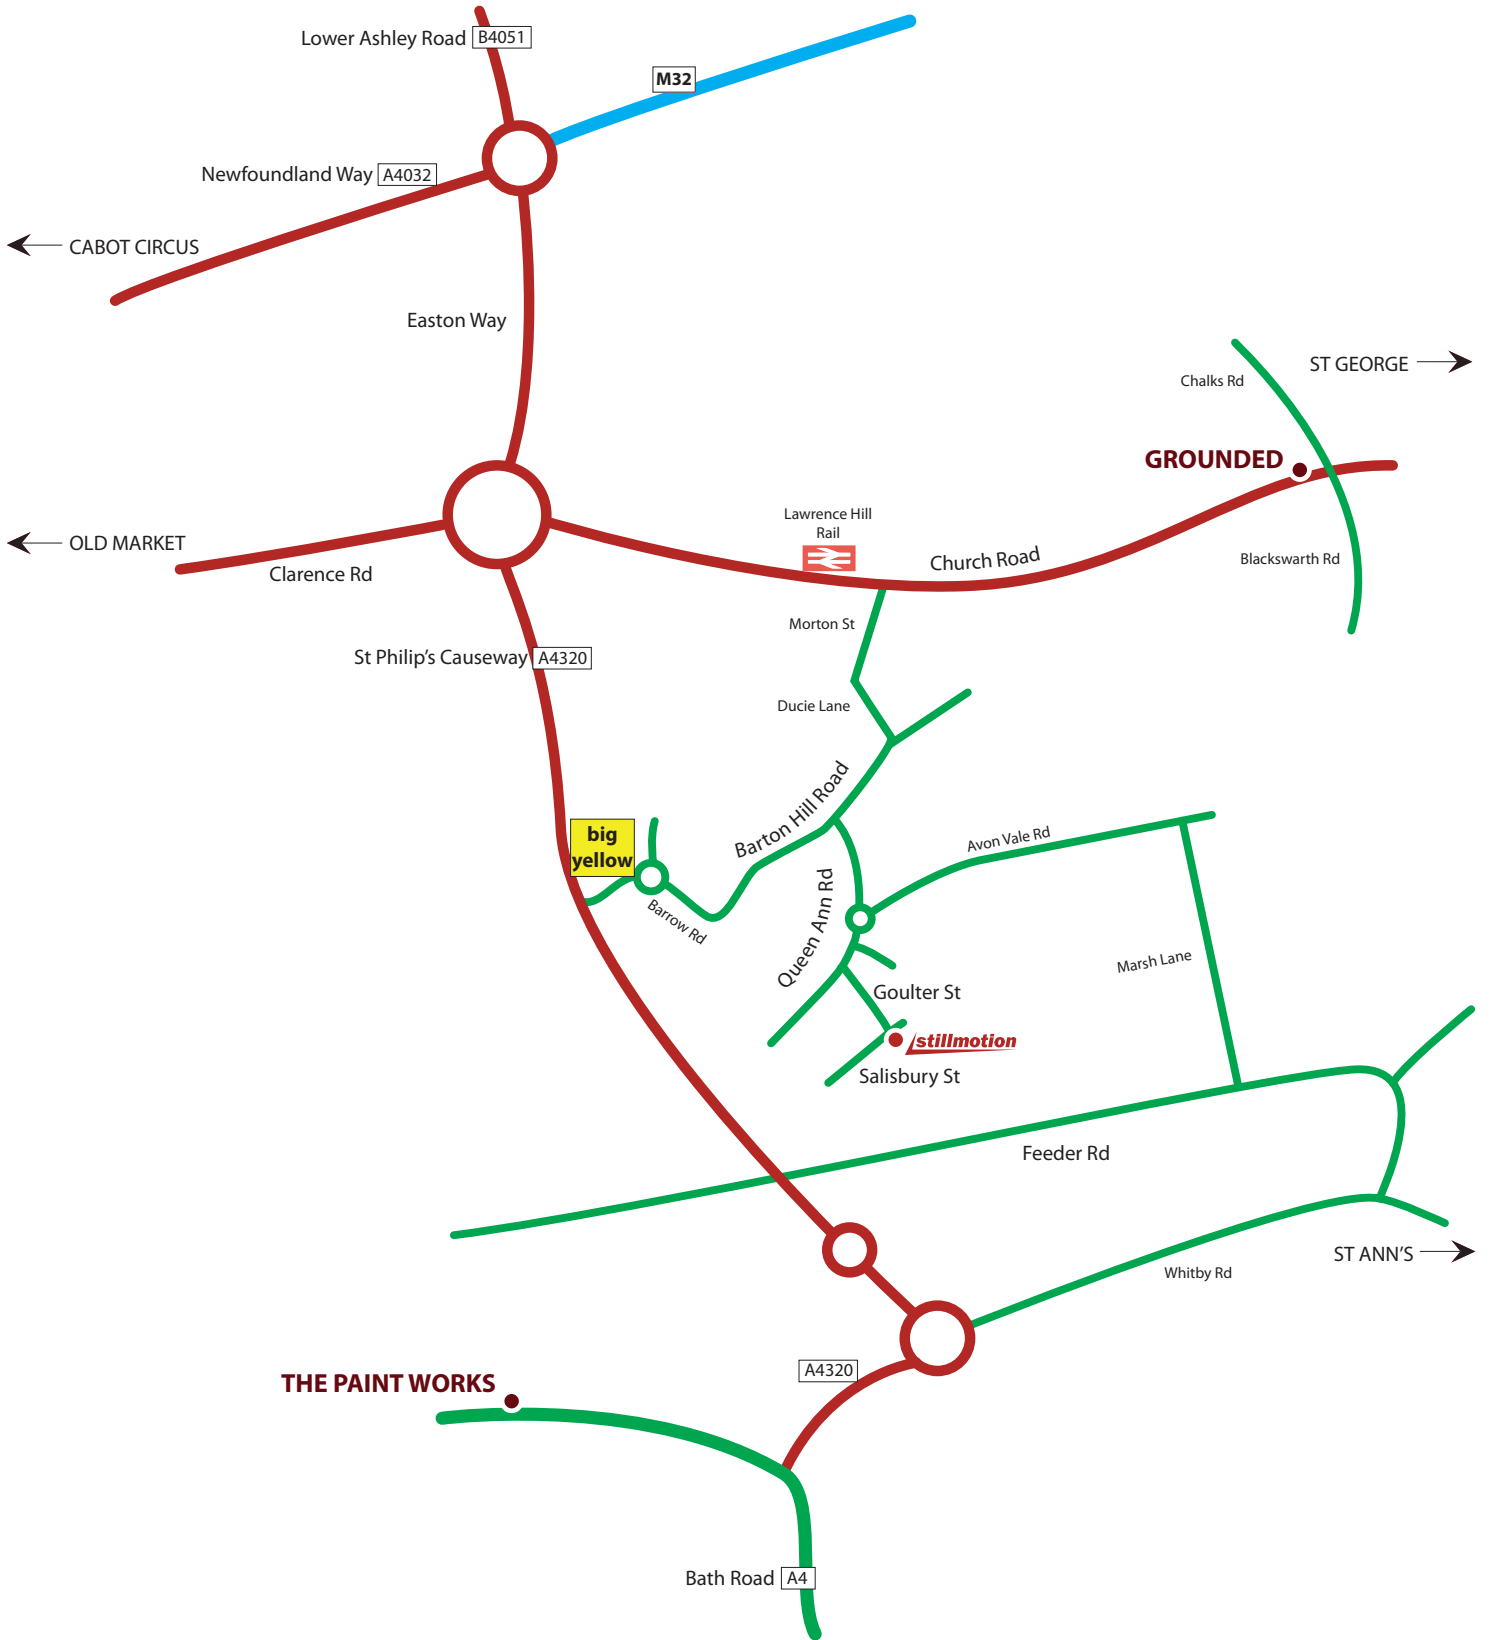

# Finding Us

STILL MOTION  
STUDIO 22  
THE OLD SCHOOL HOUSE  
SALISBURY STREET  
BARTON HILL BARTON HILL  
BRISTOL BS5 9UD  
E: [INFO@STILLMOTIONDESIGN.CO.UK](mailto:INFO@STILLMOTIONDESIGN.CO.UK)  
T: 0117 3144 694 • M: 07859066480

**stillmotion**